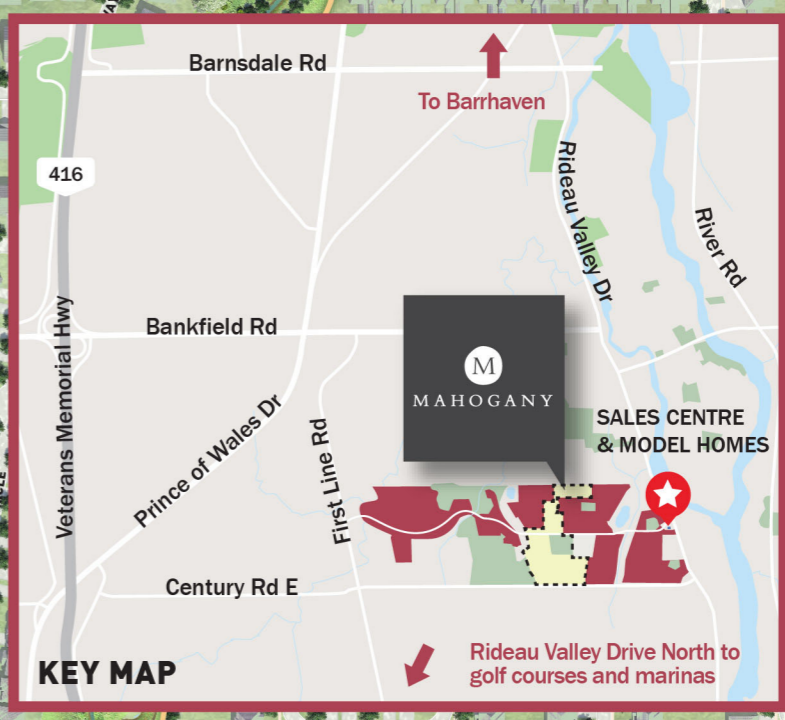

Future Development by Minto Communities

NATURE TRAILS

MULTI - USE PATHWAY

KEY MAP

To Manotick Village

Major W. Ross Chamberlain Park

Mahogany Park

SALES CENTRE & MODEL HOMES

SALES CENTRE & MODEL HOMES

Rideau Valley Drive North to golf courses and marinas